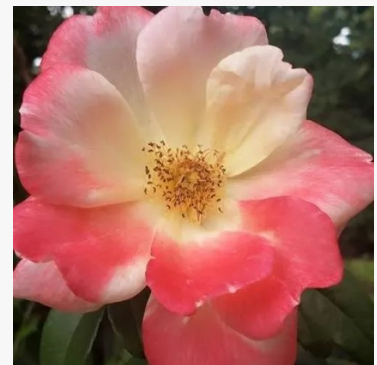

Roseromantic®

cream-pink - floribunda bedding rose
2-2.8ft (60-85 cm)
unscented rose - no noticeable fragrance
Tim -Hermann Kordes