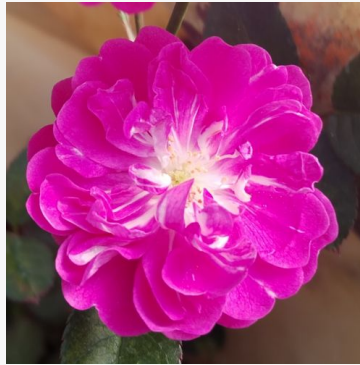

Kodály Zoltán

purple-pink - polyantha bedding rose
1.8-2.5ft (55-75 cm)
medium-strength, clearly scented rose - pleasant,
floral-spicy aroma
Márk Gergely