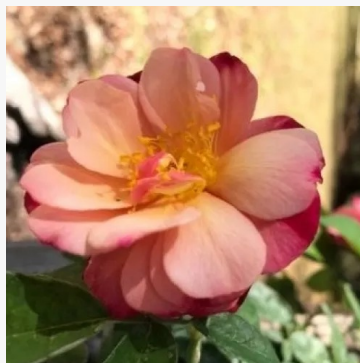

Léonie Lamesch

orange-yellow - polyantha bedding rose
2.6-3.9ft (80-120 cm)
medium-strength, noticeably fragrant rose - pleasantly
spicy, fruity aroma
Peter Lambert