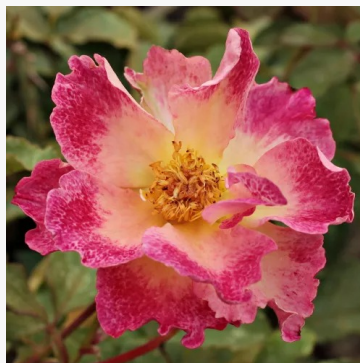

Alfred Manessier™

yellow-red - flowerbed shrub rose
3.3-4.9ft (100-150 cm)
very weak, barely noticeable scented rose - subtle
fruity character
Dominique Massad