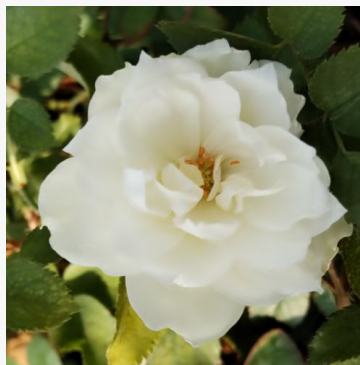

Creme Chantilly®

white - bedding floribunda rose
2-3ft (60-90 cm)
very weak, barely noticeable scented rose - scent
description not available
William J. Radler