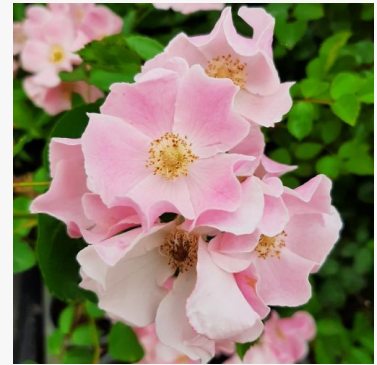

Sirona

pink - flowerbed floribunda rose
2.8-3.8ft (85-115 cm)
very weak, barely noticeable scented rose - scent
description not available
Martin Vissers