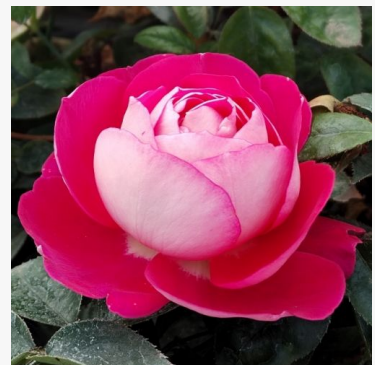

Euporie

pink - floribunda bedding rose
2.3-3.3ft (70-100 cm)
medium-strength, clearly scented rose - damask-
scented, raspberry-scented
Discovered by - pharmaROSA®