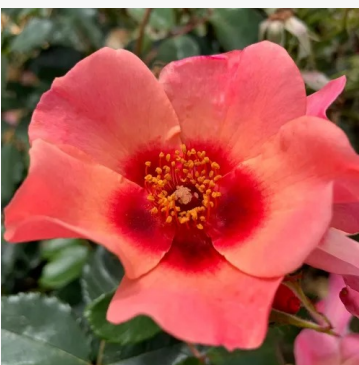

For Your Eyes Only

salmon-pink - flowerbed, floribunda rose
2.1-3.1ft (65-95 cm)
mild, subtly scented rose - fresh, fruity character
Christopher Hugh Warner