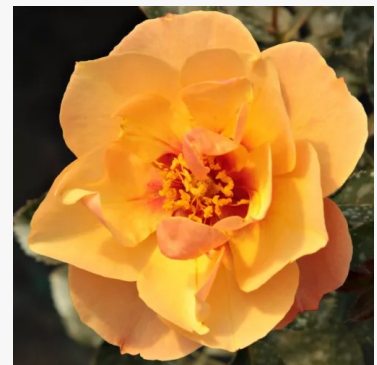

Persian Sun™

orange - flowerbed shrub rose
2.5-3.4ft (75-105 cm)
very weak, barely noticeable scented rose - delicately
rose-like character
Martin Vissers