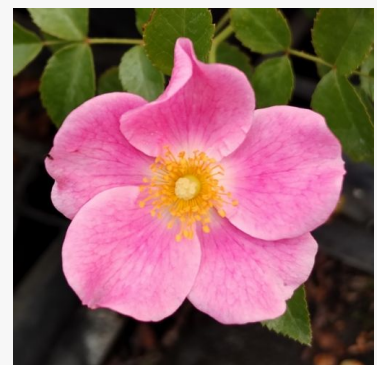

For You With Love™

orange - flowerbed floribunda rose
2.3-3ft (70-90 cm)
strong, pronounced-scented rose - fresh, fruity
Gareth Fryer

For Your Eyes Only

salmon-pink - flowerbed, floribunda rose
2.1-3.1ft (65-95 cm)
mild, subtly scented rose - fresh, fruity character
Christopher Hugh Warner

Forever Royal™

crimson - bedding floribunda rose
3.3-4.6ft (100-140 cm)
mild, restrained-scented rose - scent description not available
Frank R. Cowlishaw

Fortuna®

pink - floribunda bedding rose
1.6-2.3ft (50-70 cm)
very faint, barely noticeable scented rose - neutral, difficult-to-define scent
Tim -Hermann Kordes