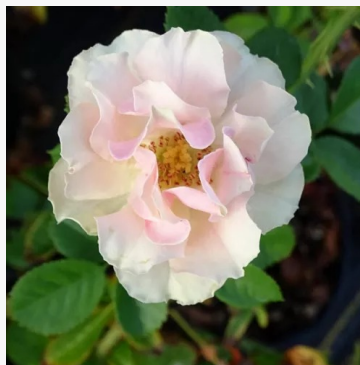

Greensleeves

pink-green - flowerbed floribunda rose
2.5-3.4ft (75-105 cm)
scentless rose - no noticeable fragrance
Jack L. Harkness