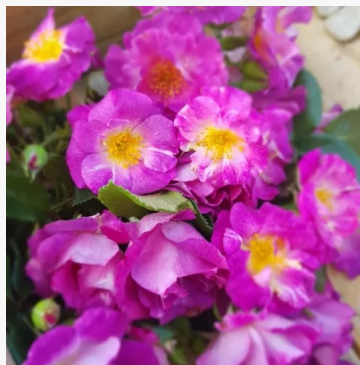

Purple Kid

purple - flowerbed shrub rose
3.9-5.2ft (120-160 cm)
strong, long-lasting fragrance rose - classically rose-scented
Fabien Ducher