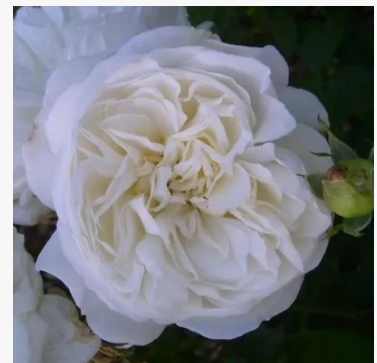

Weisse Gruss an Aachen™

white - flower border floribunda rose
2-2.8ft (60-85 cm)
medium-strength, noticeably fragrant rose - pleasant,
classic rose character
Max Vogel