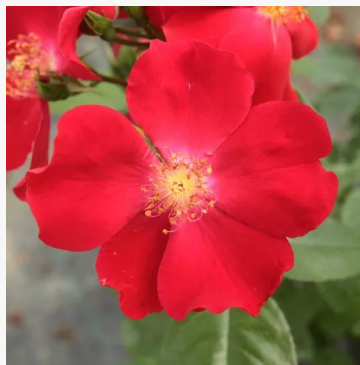

Heilige Bilhildis

red - bedding floribunda rose
2.6-3.6ft (80-110 cm)
very faint, barely noticeable scented rose - delicately
spicy
Márk Gergely